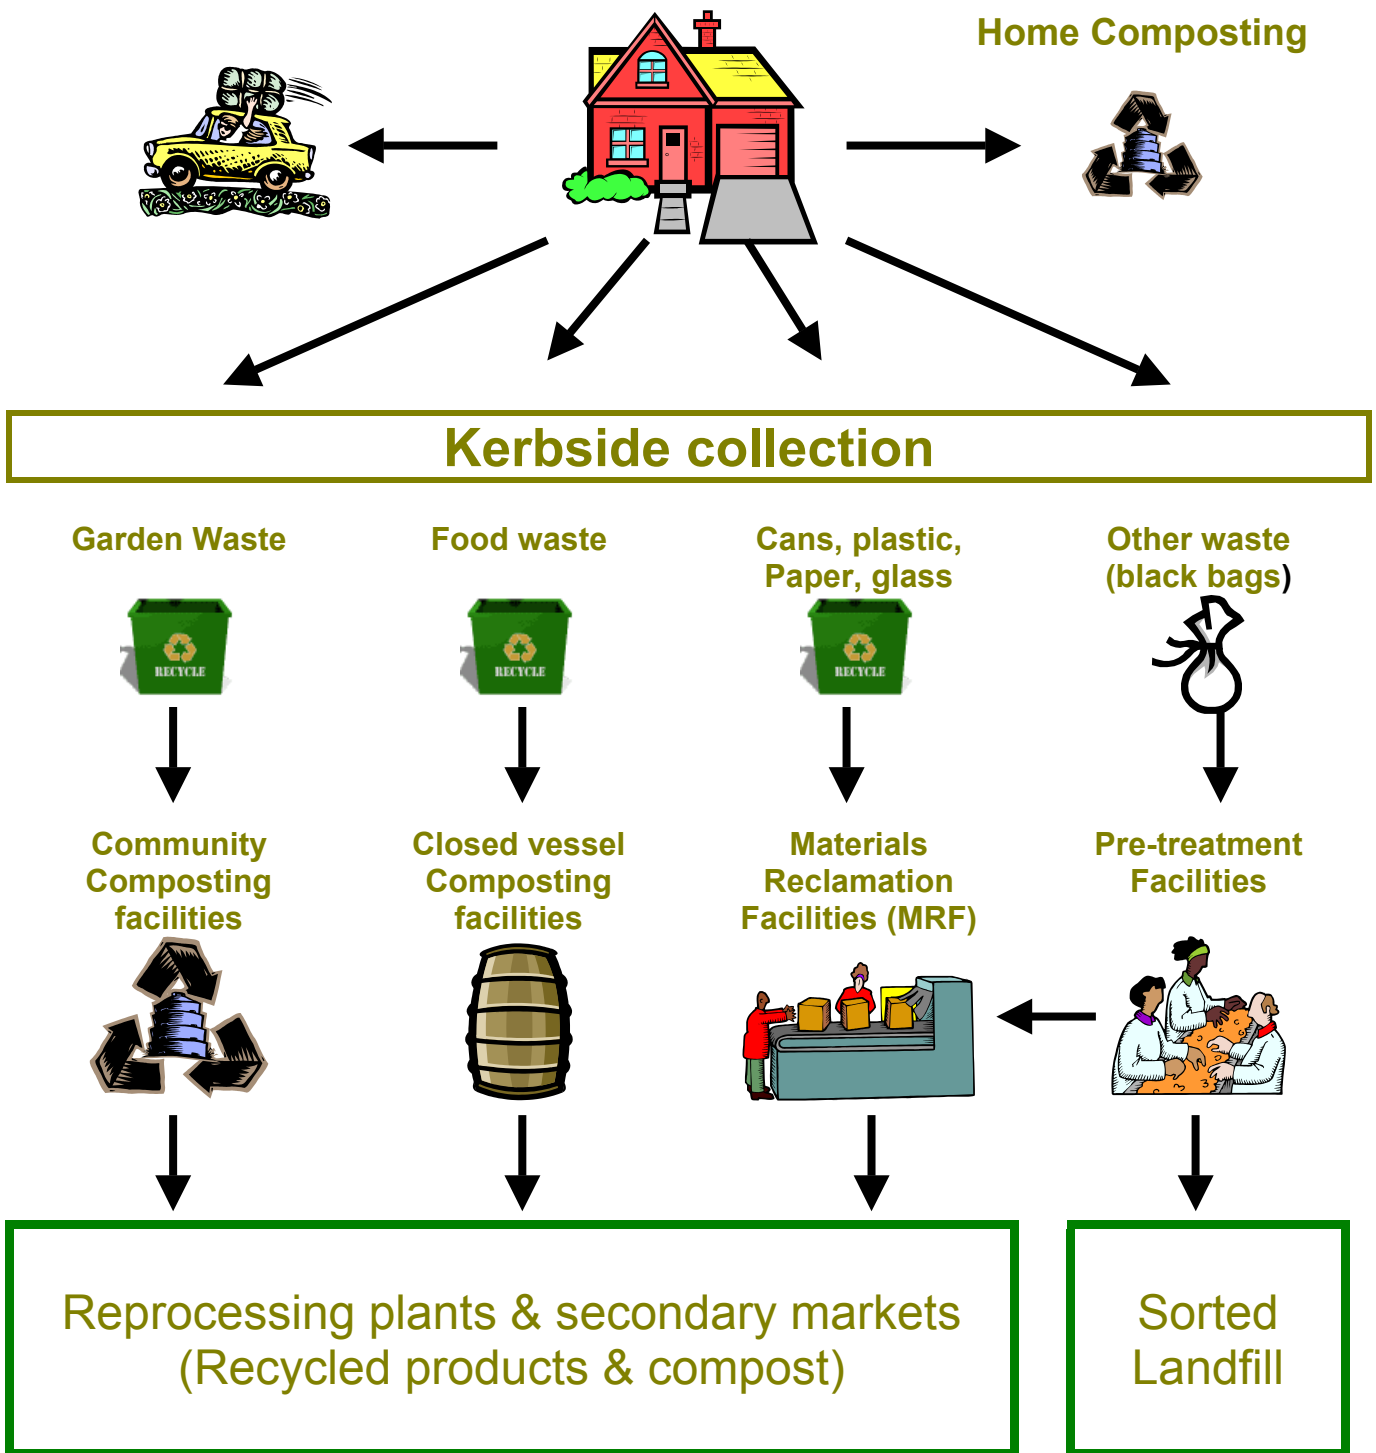

GAIN's vision of facilities for option (h)

Note:

Householders can take garden waste, hazardous materials and other items to Civic Amenity Sites for recycling, composting or special treatment.